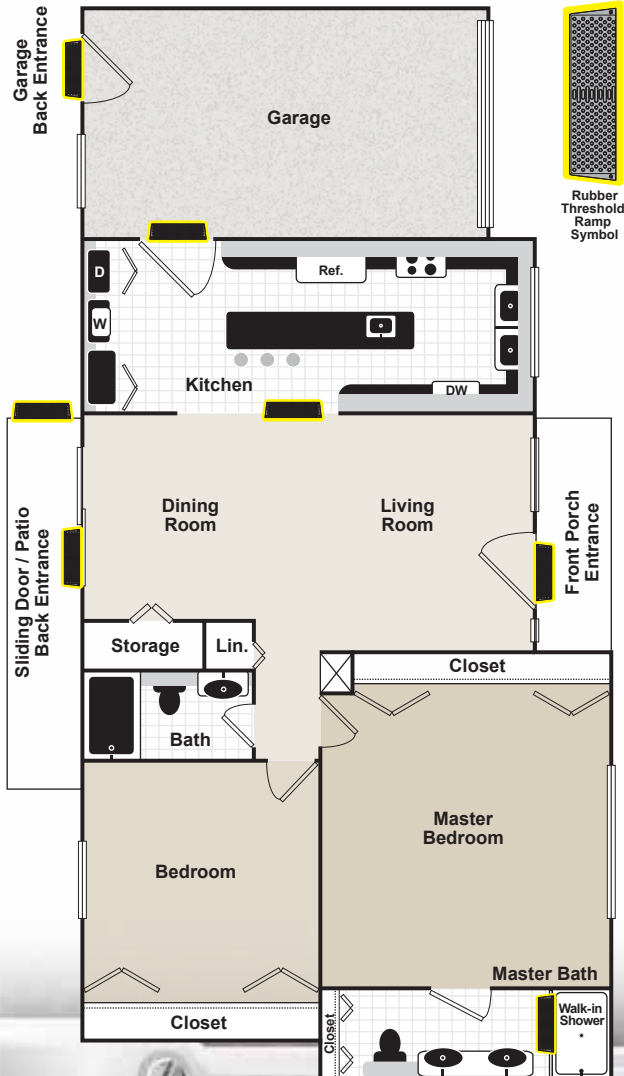

Rubber Threshold Ramps can be used indoors and outdoors in a variety of locations, whether it's in your home, the office or the garden.

Uses in home may include:

- At front and back entrance doors
- Garage to kitchen
- Kitchen to living room
- Walk-in showers

Rubber Threshold Ramp

Rubber Threshold Ramp

Caution: This product is made from recycled natural rubber which may contain latex and could cause an allergic reaction in some individuals.

Pride
Lifts & Ramps

Rubber Threshold Ramps

Rubber Threshold Ramps from Pride® Lifts and Ramps provide a durable, safe means of navigating uneven household surfaces including small steps and doorways. A hidden dovetail locking system allows for easy installation and incremental ramp height adjustment of up to 4 inches. Modular design makes Pride® Rubber Threshold Ramps a practical and affordable home accessibility solution.

- Meets ADA slope requirements
- Constructed of high-impact recycled rubber for durability & long life
- Seven total pieces:
 - 1/2" increments starting from 1" to 4" height capability
 - 36" of usable space
- Can be used indoors or outdoors
- Slip resistant
- Easy to install
- Maintenance-free
- 850 lbs. weight capacity
- Can be trimmed or notched for a custom fit