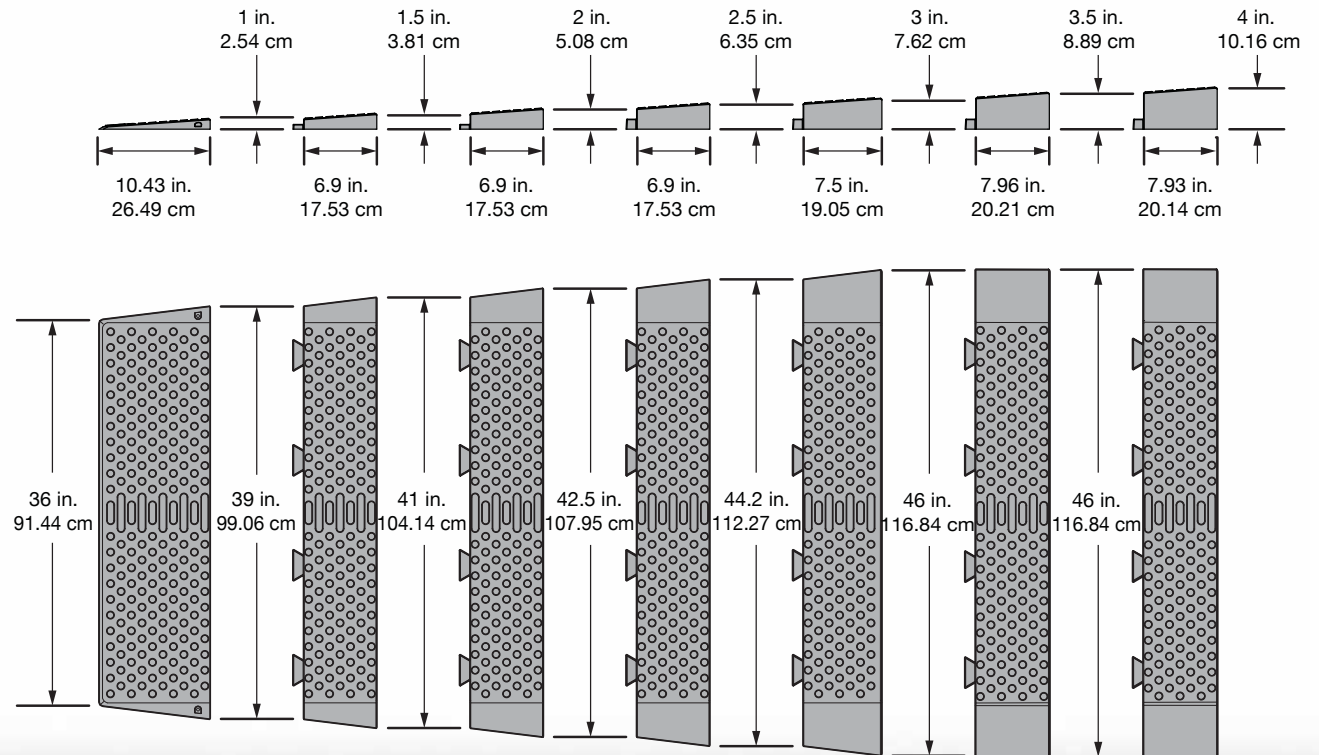

Rubber Threshold Ramps

Rubber Threshold Ramps from Pride® Lifts and Ramps provide a durable, safe means of navigating uneven household surfaces including small steps and doorways. A hidden dovetail locking system allows for easy installation and incremental ramp height adjustment of up to 4 inches. Modular design makes Pride® Rubber Threshold Ramps a practical and affordable home accessibility solution.

- Meets ADA slope requirements
- Constructed of high-impact recycled rubber for durability & long life
- Seven total pieces:
  - 1/2" increments starting from 1" to 4" height capability
  - 36" of usable space
- Can be used indoors or outdoors
- Slip resistant
- Easy to install
- Maintenance-free
- 850 lbs. weight capacity
- Can be trimmed or notched for a custom fit

Rubber Threshold Ramps Specifications

RISE	TOTAL LENGTH	USABLE WIDTH	OVERALL WIDTH	WEIGHT OF EACH PC.
1"	6.9"	36"	39"	9.5 lbs.
1.5"	6.9"	36"	41"	12 lbs.
2"	6.9"	36"	42.5"	15.5 lbs.
2.5"	7.5"	36"	44.2"	18 lbs.
3"	7.96"	36"	46"	23 lbs.
3.5"	7.96"	36"	46"	28.81 lbs.
4"	7.96"	36"	46"	37.4 lbs.

The Rubber Threshold Ramp has a maximum incline of 4° (7%), which meets the requirement established by the ADA.

The information contained herein is correct at the time of publication; we reserve the right to alter specifications without prior notice.