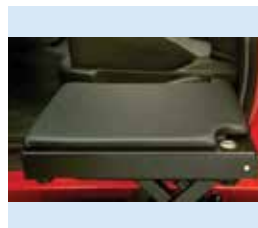

Padded seat.